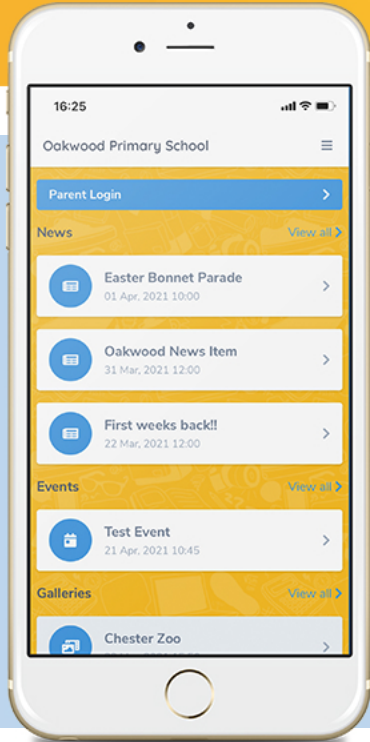

# GUIDE TO OUR APP FOR PARENTS & CARERS

School Spider allows you to receive and return information directly to and from the school. Receive instant messages, complete surveys, book your parents' evenings and more.

Select your school to get started!

## TAKE A LOOK AROUND

See all action items on your dashboard

Click to respond or book for each child

Click the envelope to see your recent messages

Click these 3 lines to:  
- Switch between areas  
- Edit your profile  
- Logout